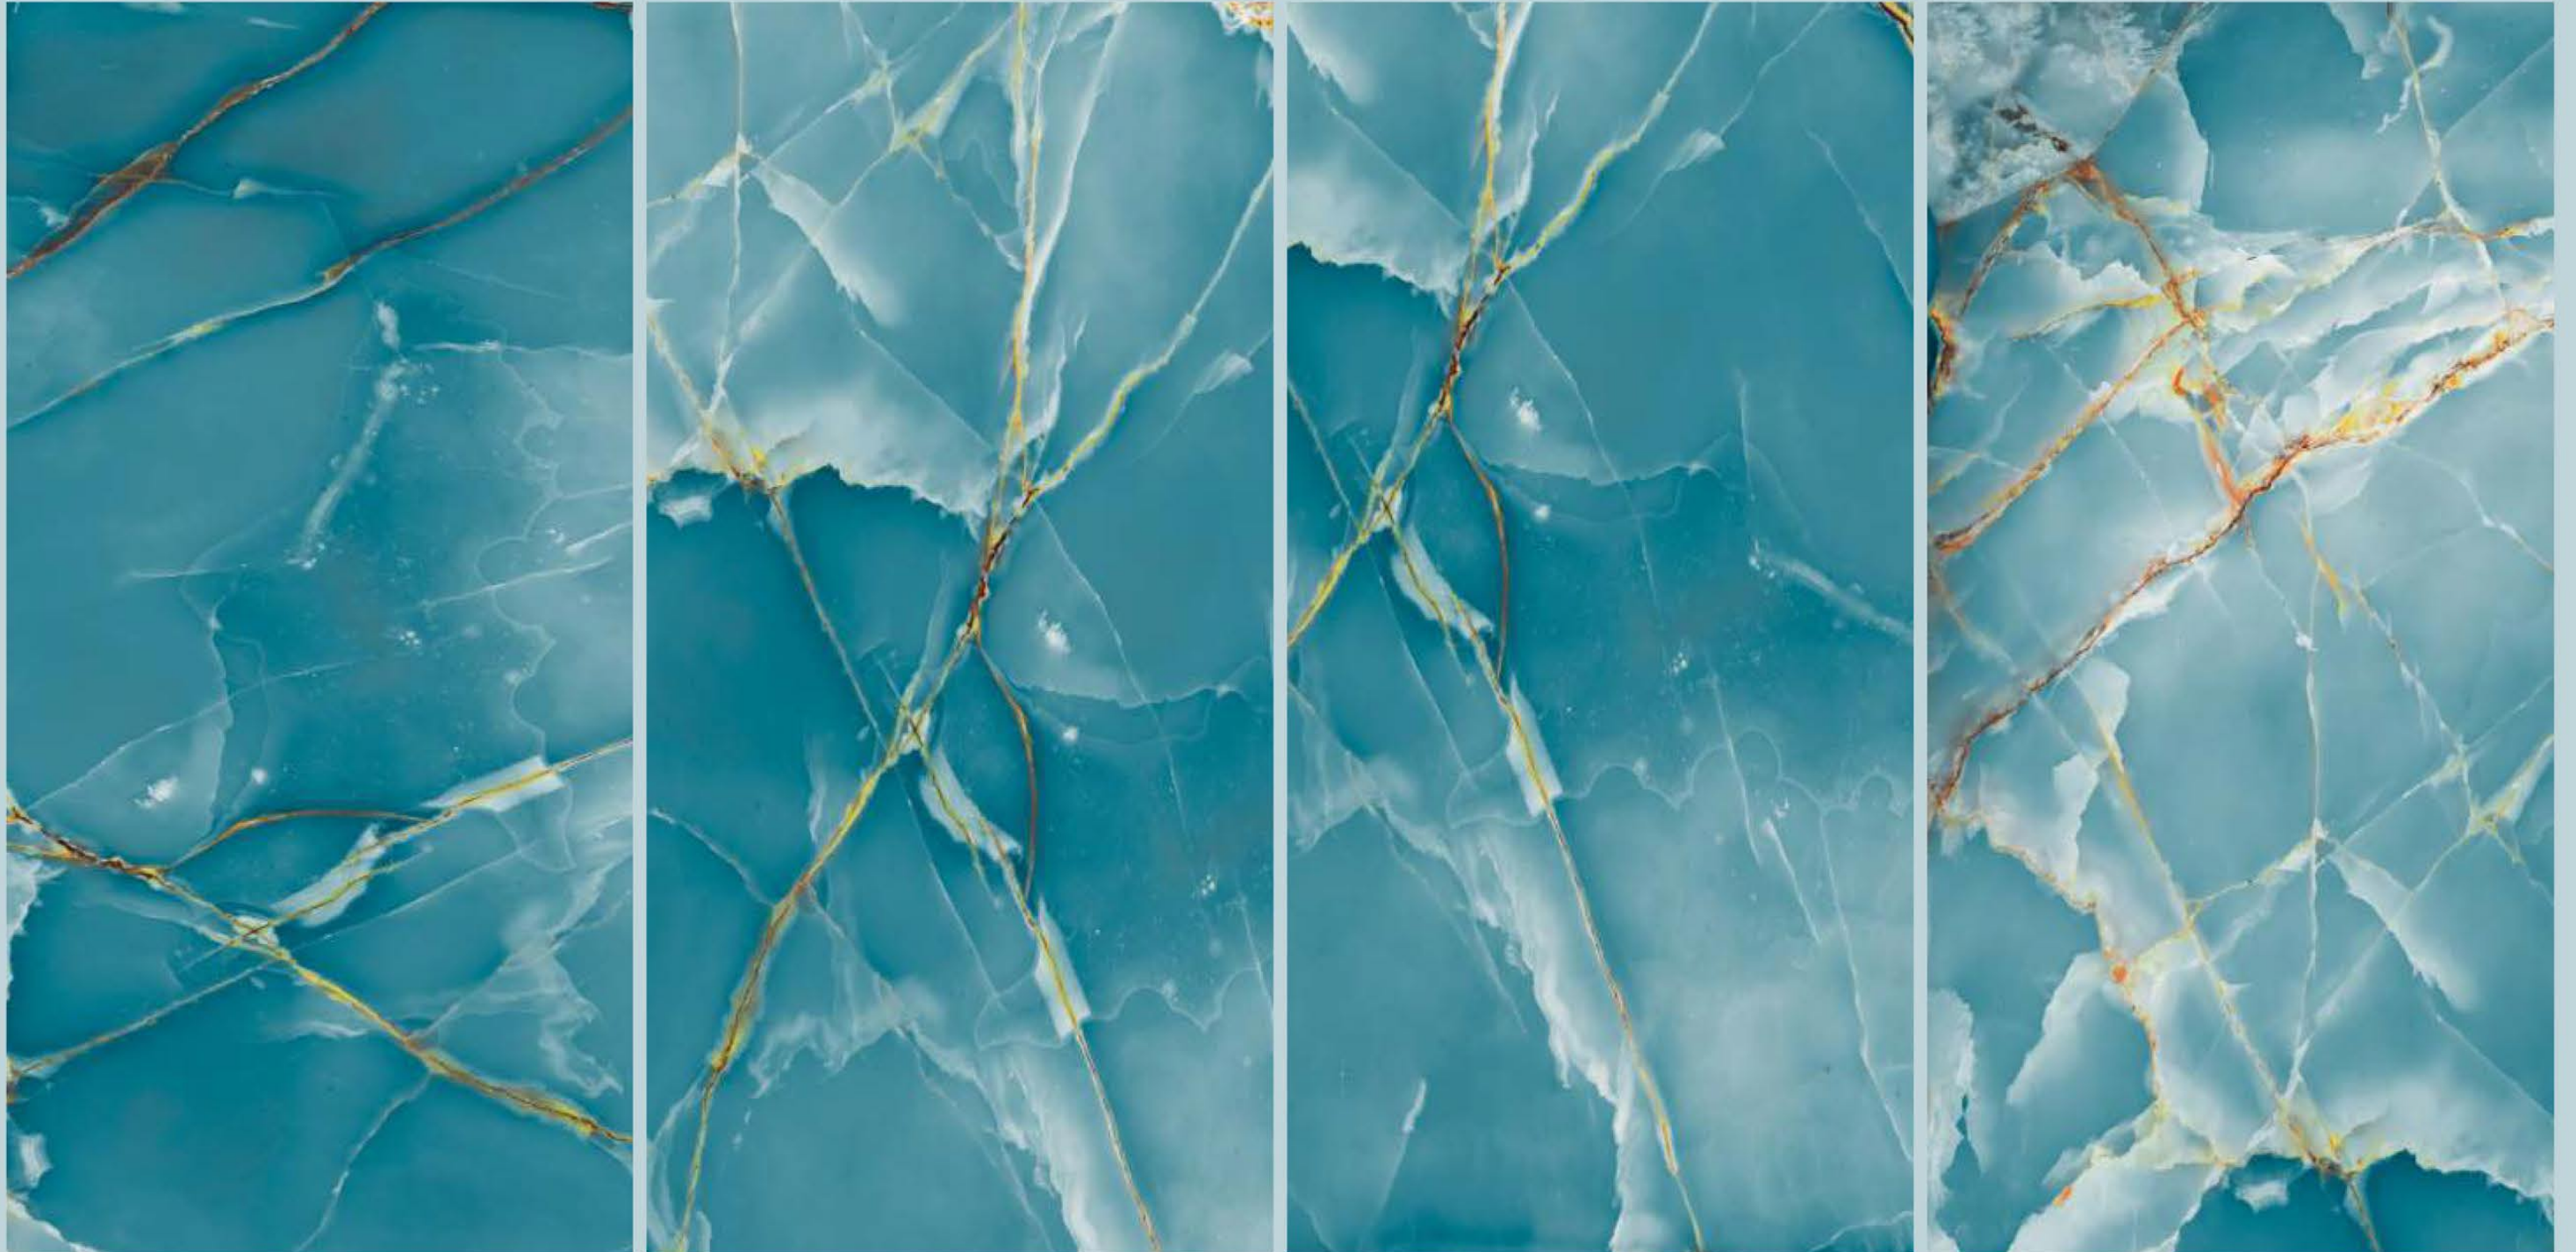

JAZZ 5030 AQUA

SIZE
600x
1200MM

Series
HIGH GLOSSY

Random
05