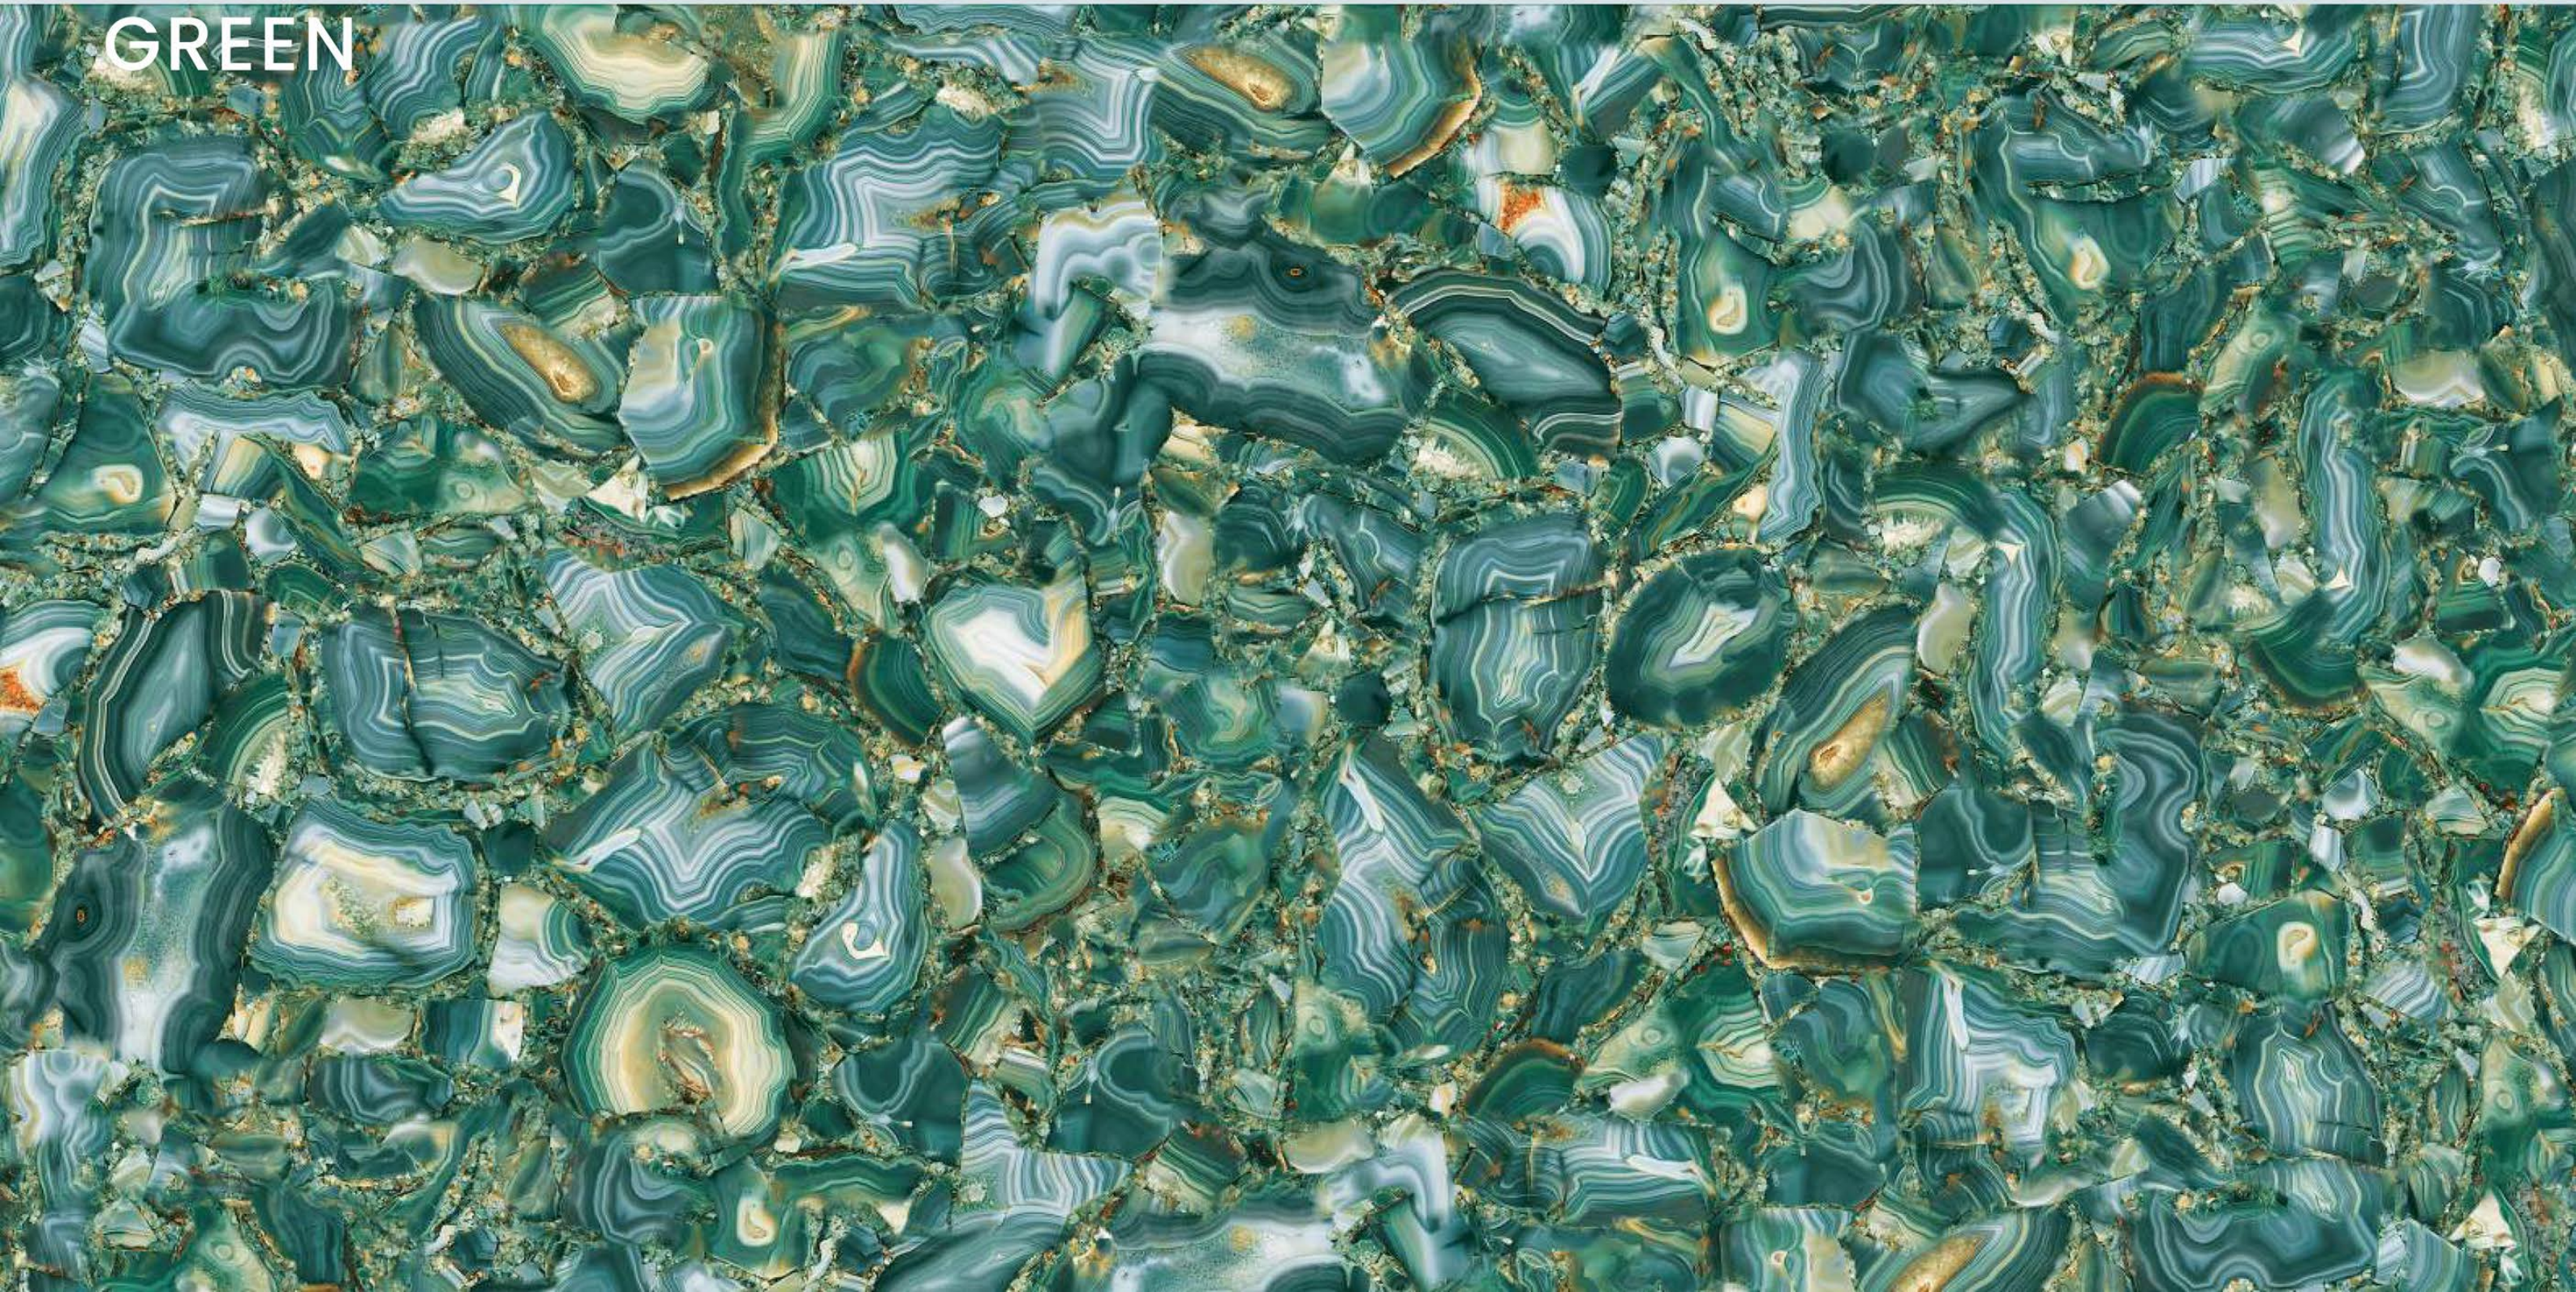

JAZZ 5033

GREEN

JAZZ 5033 GREEN

SIZE
600x
1200MM

Series
HIGH GLOSSY

Random
05

JAZZ 5033

RED