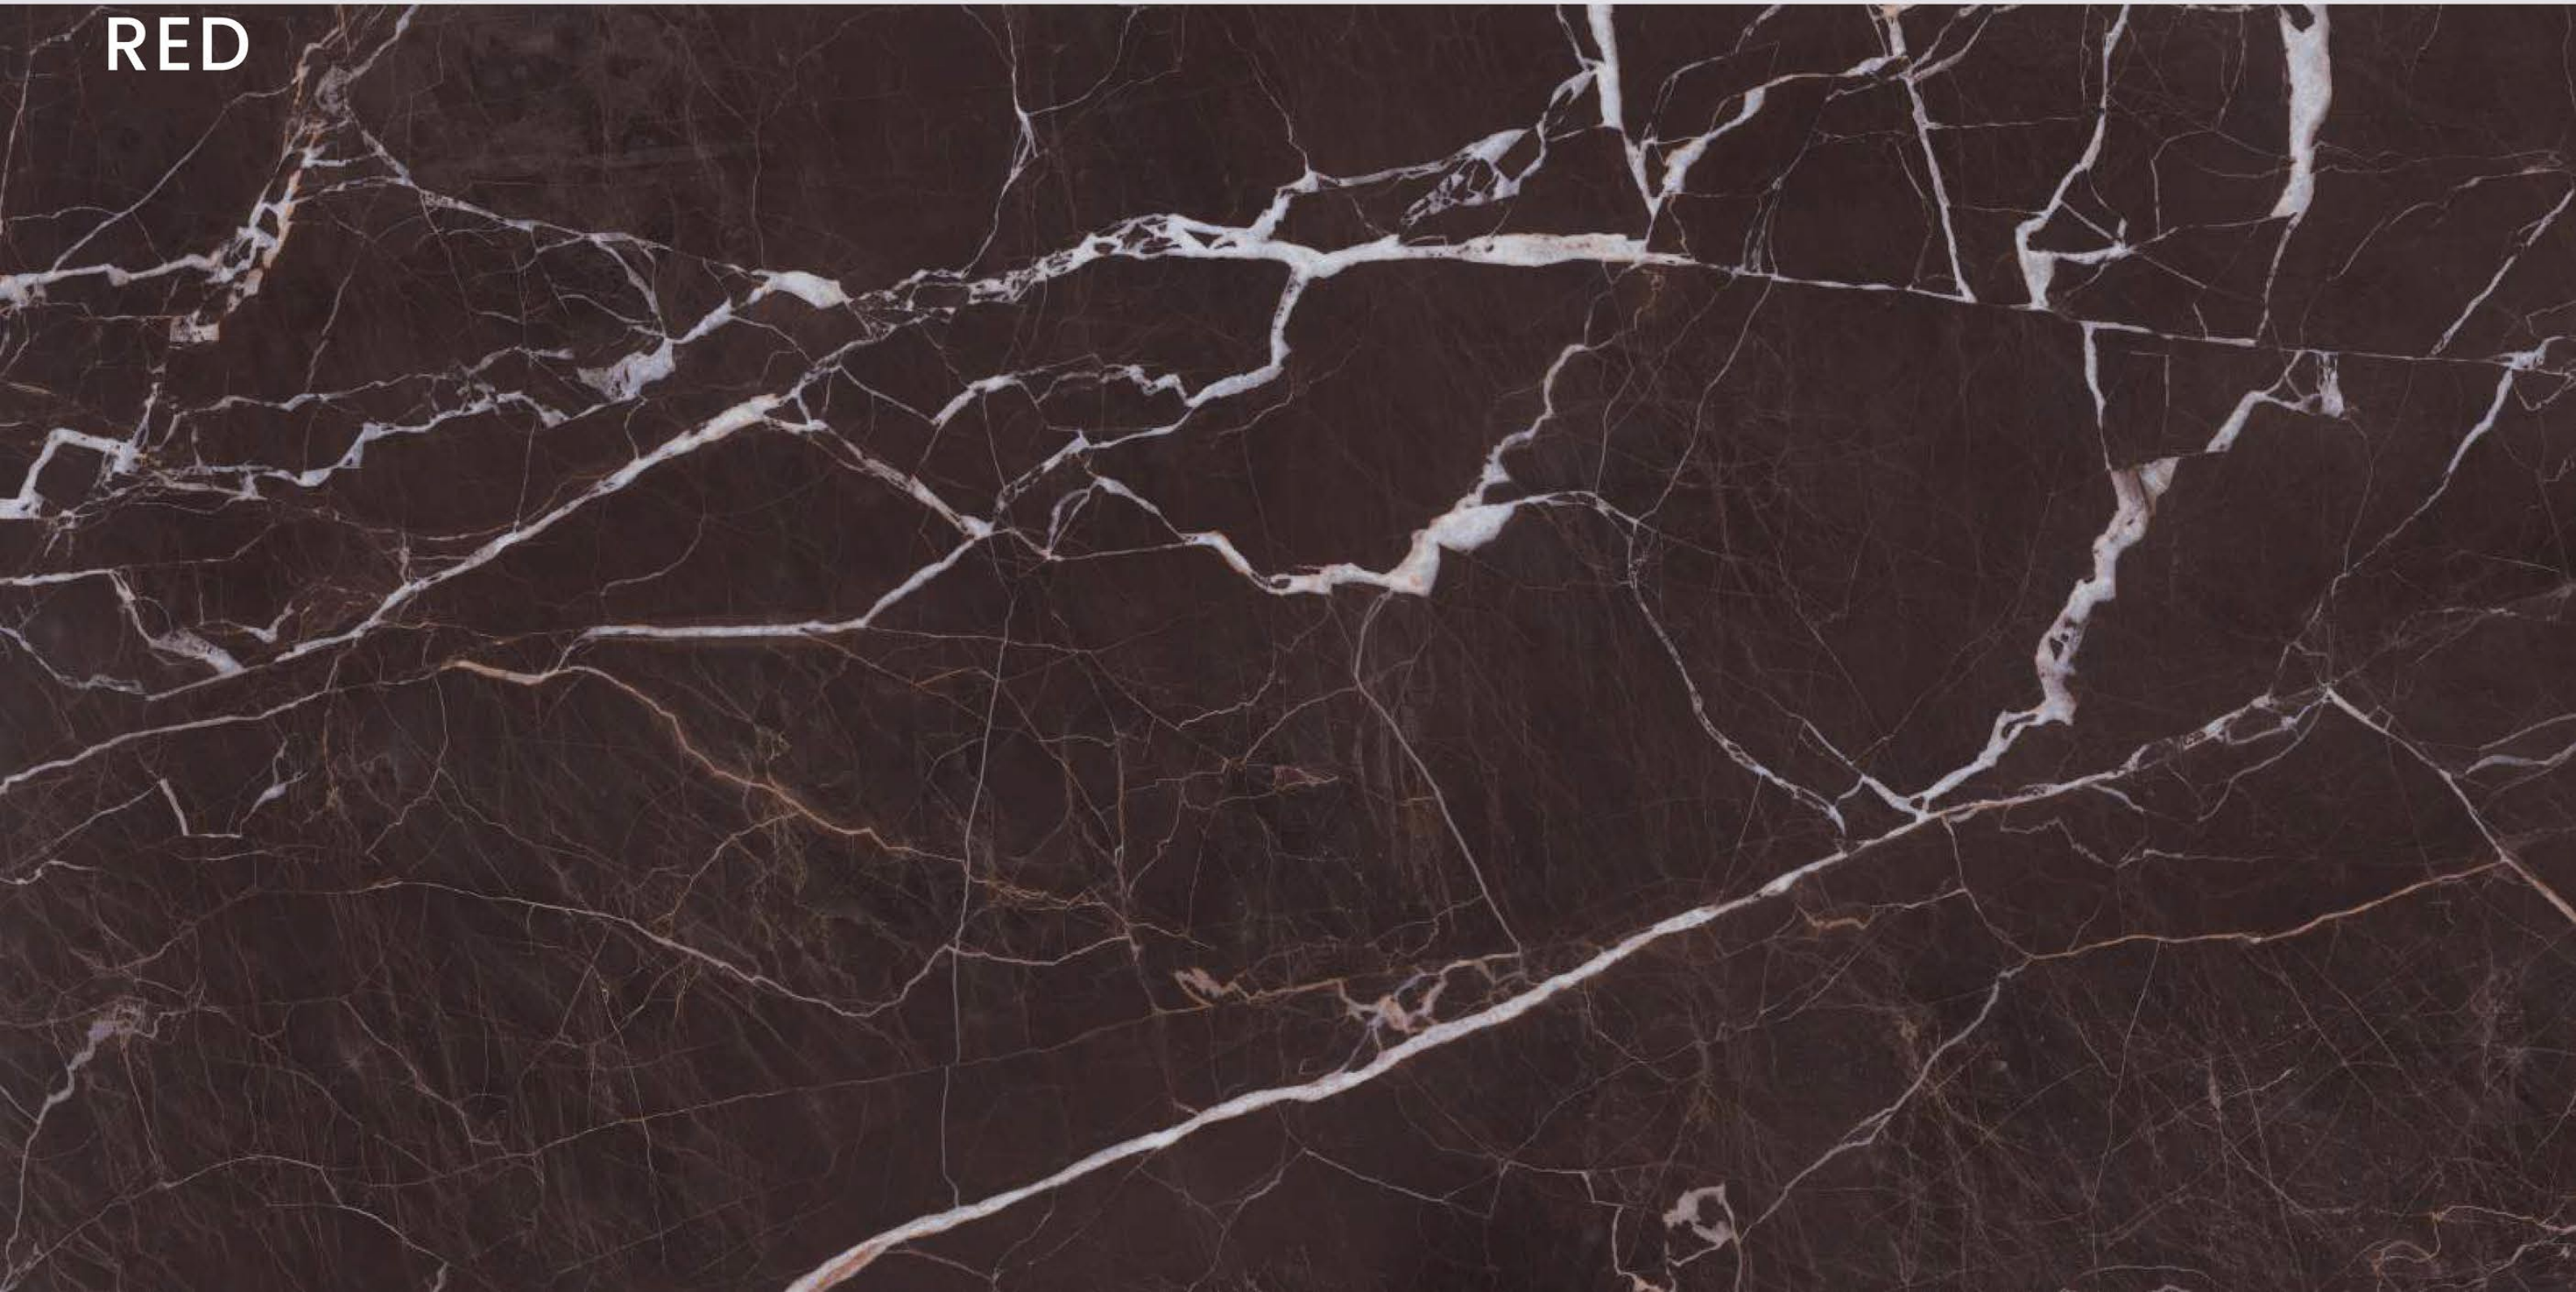

**JAZZ
5044**

SIZE
600x
1200MM

Series
HIGH GLOSSY

Random
05

JAZZ 5044

JAZZ 5045

RED

JAZZ 5045 RED